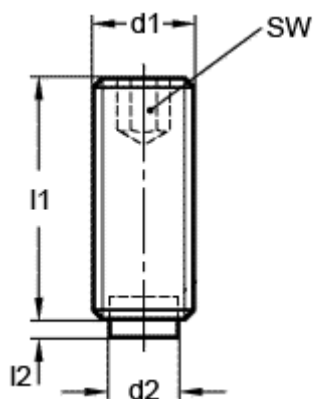

Data Sheet

Article number: 209306181

Description: E+G Grub screw, st. steel
GN 913.5-M6-16-MS

Measures

$d1 = M6$

$d2 = 4.0$

$l1 = 16$

$l2 = 1.0$

$SW = 3.0$